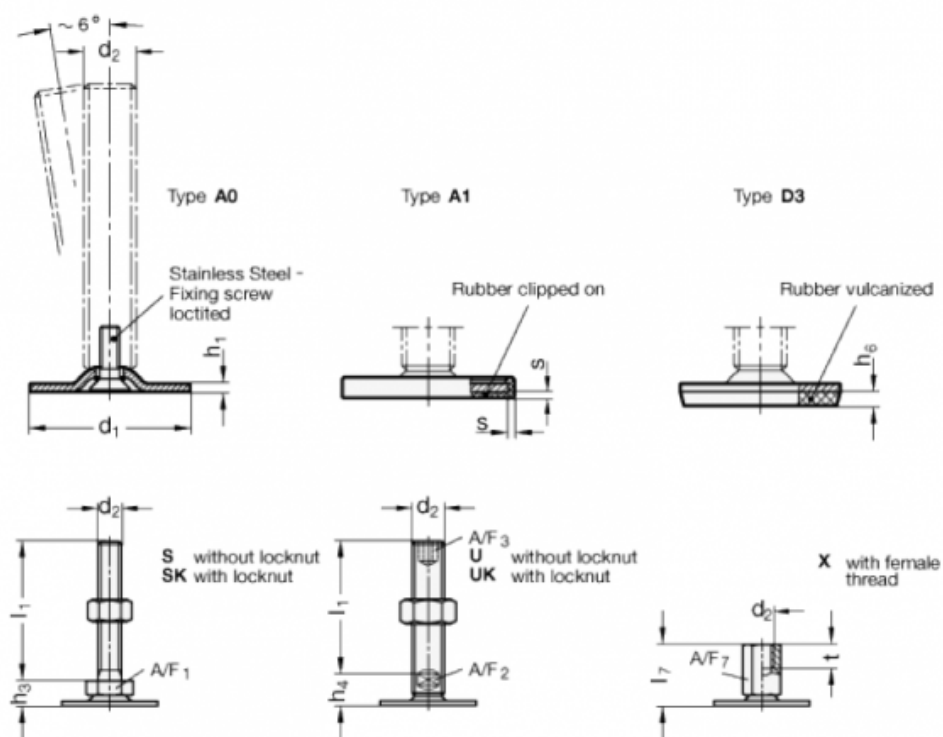

Article number: 204080M24200A3U

Description: E+G levelling foot
GN 40-80-M24-200-A3-U

Note: U Without nut, Hexagon socket at the top, Wrench flat at the bottom

Measures

A/F2 = 19
A/F3 = 12
d1 = 80
d2 = M24
h1 = 3
h4 = 21
h6 = 5
l1 = 200